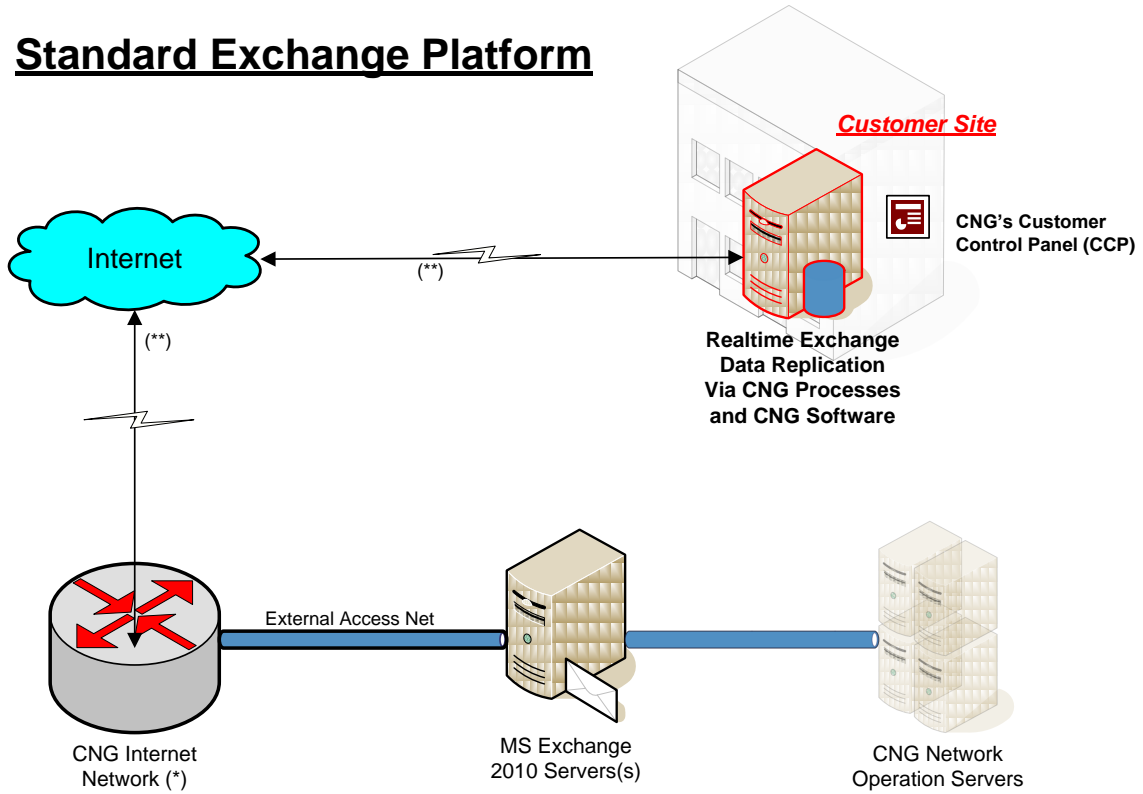

Standard Exchange Platform

- Services Provided (some optional)
- Dual Network
 - Border Router
 - Switched DMZ
 - Switched Private Network
 - Firewall
 - ETC...

- Services Provided (some optional)
- Exchange Transport Server
 - Exchange Mail Server
 - Exchange Posting Server
 - Internal DNS Server
 - Internal Firewall Server
 - Backup
 - Monitoring
 - Spam Protection
 - Virus Protection
 - Etc...

- Services Provided (some optional)
- Customer Control Panel
 - System Monitoring
 - Network Monitoring
 - WSUS, Update Server
 - SLA Management
 - Etc...

(*) Not showing Firewalls, DMZ, etc.

(**) Internet / Customer connection can be standard HTML, encrypted or VPN